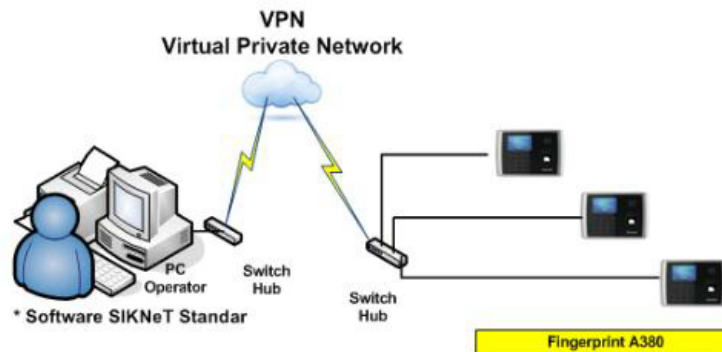

SPEKIFIKASI

Power	DC 12V
Dimensions	204x139x38mm(8.0x5.5x1.5")
Max User	10.000
Max Template	10.000
Max Log	200.000
Communications	TCP/IP, Wifi, USB Host,RS-232
Relay	1 relay
Identification Mode	Fingerprint Card
CPU	Dual 1.0 GHZ High Speed CPU
Sensor	AFOS
RFID	Standard 125KHz EM ,Optional 13.56MHz Mifare