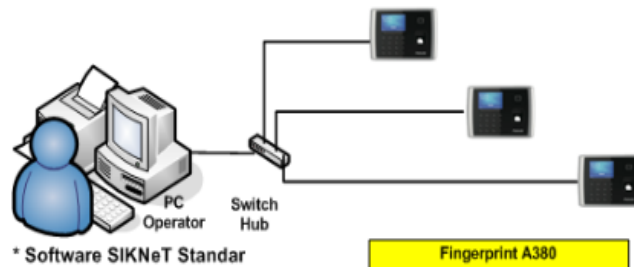

SPEKIFIKASI

Power	DC 12V
Dimensions	204x139x38mm(8.0x5.5x1.5")
Max User	10.000
Max Template	10.000
Max Log	200.000
Communications	TCP/IP, Wifi, USB Host,RS-232
Relay	1 relay
Identification Mode	Fingerprint Card
CPU	Dual 1.0 GHZ High Speed CPU
Sensor	AFOS
RFID	Standard 125KHz EM ,Optional 13.56MHz Mifare